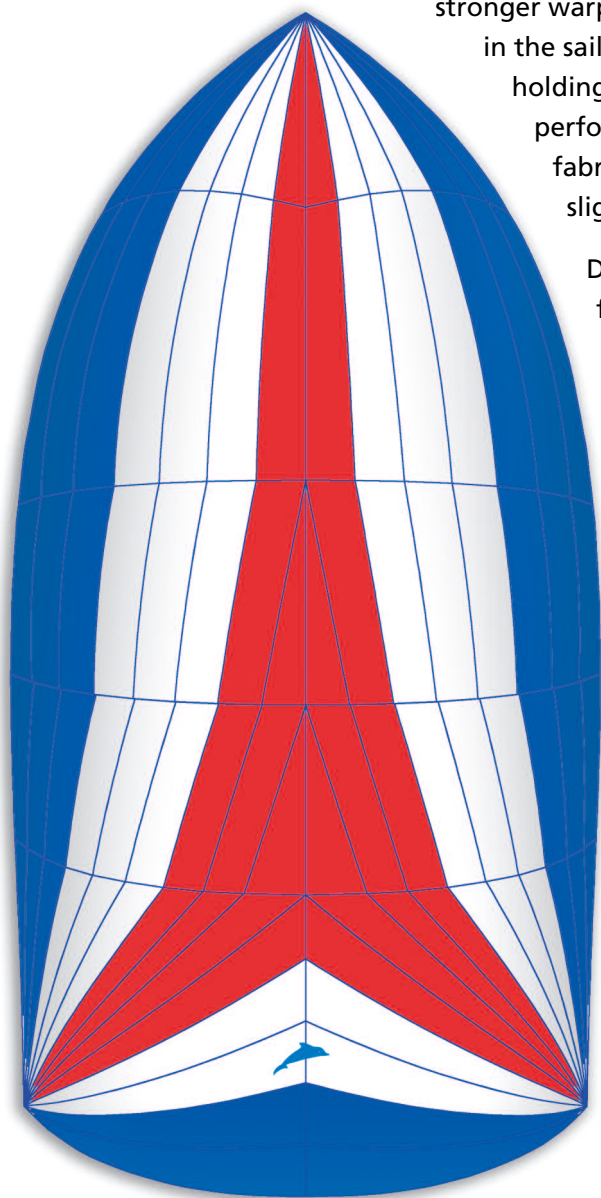

½ OZ RUNNING SPINNAKER

ROCKED RADIAL

The ½ oz Dolphin running Spinnaker is designed with flat sections, which help to promote the broad shoulders ideal for deep running angles.

Dolphin rocked radial Spinnakers feature panels rocked in vertical orientation to allow the stronger warp fibres to align with the high load path in the sail. This provides the ultimate in shape holding, minimizing distortion and maximizing performance. The lower luffs have heavier fabric to enhance the range of use and allow slightly closer reaching angles.

Dolphin utilise the best fabrics in the world for durability and longevity.