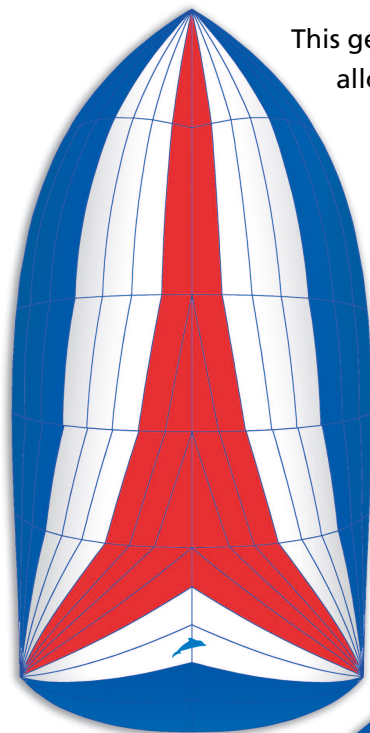

## CRUISING SPINNAKER

This general-purpose design features cross sectional shapes that allow easy use. Little attention to sheet trim is necessary.

Dolphin utilise the best fabrics in the world for durability and longevity.

### ROCKED RADIAL

Dolphin rocked radial Spinnakers feature panels rocked in vertical orientation to allow the stronger warp fibres to align with the high load path in the sail.

This provides the ultimate in shape holding, minimizing distortion and maximizing performance.

### TRI-RADIAL

Dolphin tri-radial Spinnakers feature the classical radial corner with cross cut centre section construction.

### RADIAL HEAD

For general off-wind sailing at the most reasonable cost.